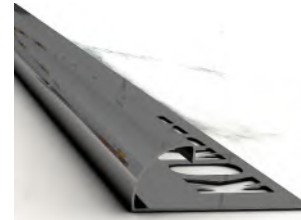

Oval Tırnaklı Dış Köşe Profili / Round Edge With Hook Tile Profile

It is made of 304 quality stainless steel. Oval outer corner finishing profile covers sharp surfaces on ceramic coating finishes. It provides a smooth and elegant transition, giving the interior both a reliable and visual function. With the oval outer corner finishing profile, you can get a clean application by closing the ceramic cut errors.

Renk Kartelası / Colour Chart

S27 Serisi / Series - S27

Ürün Kodu/ Code	Renk/ Type	Ölçü/ Size	Uzunluk/ Length
S271-8	Süper Ayna/S.Mirror	8	244-270
S272-8	Altın Ayna /Gold Mirror	8	244-270
S273-8	Bronz Ayna/Bronze Mirror	8	244-270
S274-8	Siyah Ayna/Black Mirror	8	244-270
S275-8	Satine Gümüş/Brushed Silver	8	244-270
S276-8	Satine Altın/Brushed Gold	8	244-270
S277-8	Satine Bronz/Brushed Bronze	8	244-270
S278-8	Satine Siyah/Brushed Black	8	244-270

S271-10	Süper Ayna/S.Mirror	10	244-270
S272-10	Altın Ayna /Gold Mirror	10	244-270
S273-10	Bronz Ayna/Bronze Mirror	10	244-270
S274-10	Siyah Ayna/Black Mirror	10	244-270
S275-10	Satine Gümüş/Brushed Silver	10	244-270
S276-10	Satine Altın/Brushed Gold	10	244-270
S277-10	Satine Bronz/Brushed Bronze	10	244-270
S278-10	Satine Siyah/Brushed Black	10	244-270

S271-12	Süper Ayna/S.Mirror	12	244-270
S272-12	Altın Ayna /Gold Mirror	12	244-270
S273-12	Bronz Ayna/Bronze Mirror	12	244-270
S274-12	Siyah Ayna/Black Mirror	12	244-270
S275-12	Satine Gümüş/Brushed Silver	12	244-270
S276-12	Satine Altın/Brushed Gold	12	244-270
S277-12	Satine Bronz/Brushed Bronze	12	244-270
S278-12	Satine Siyah/Brushed Black	12	244-270