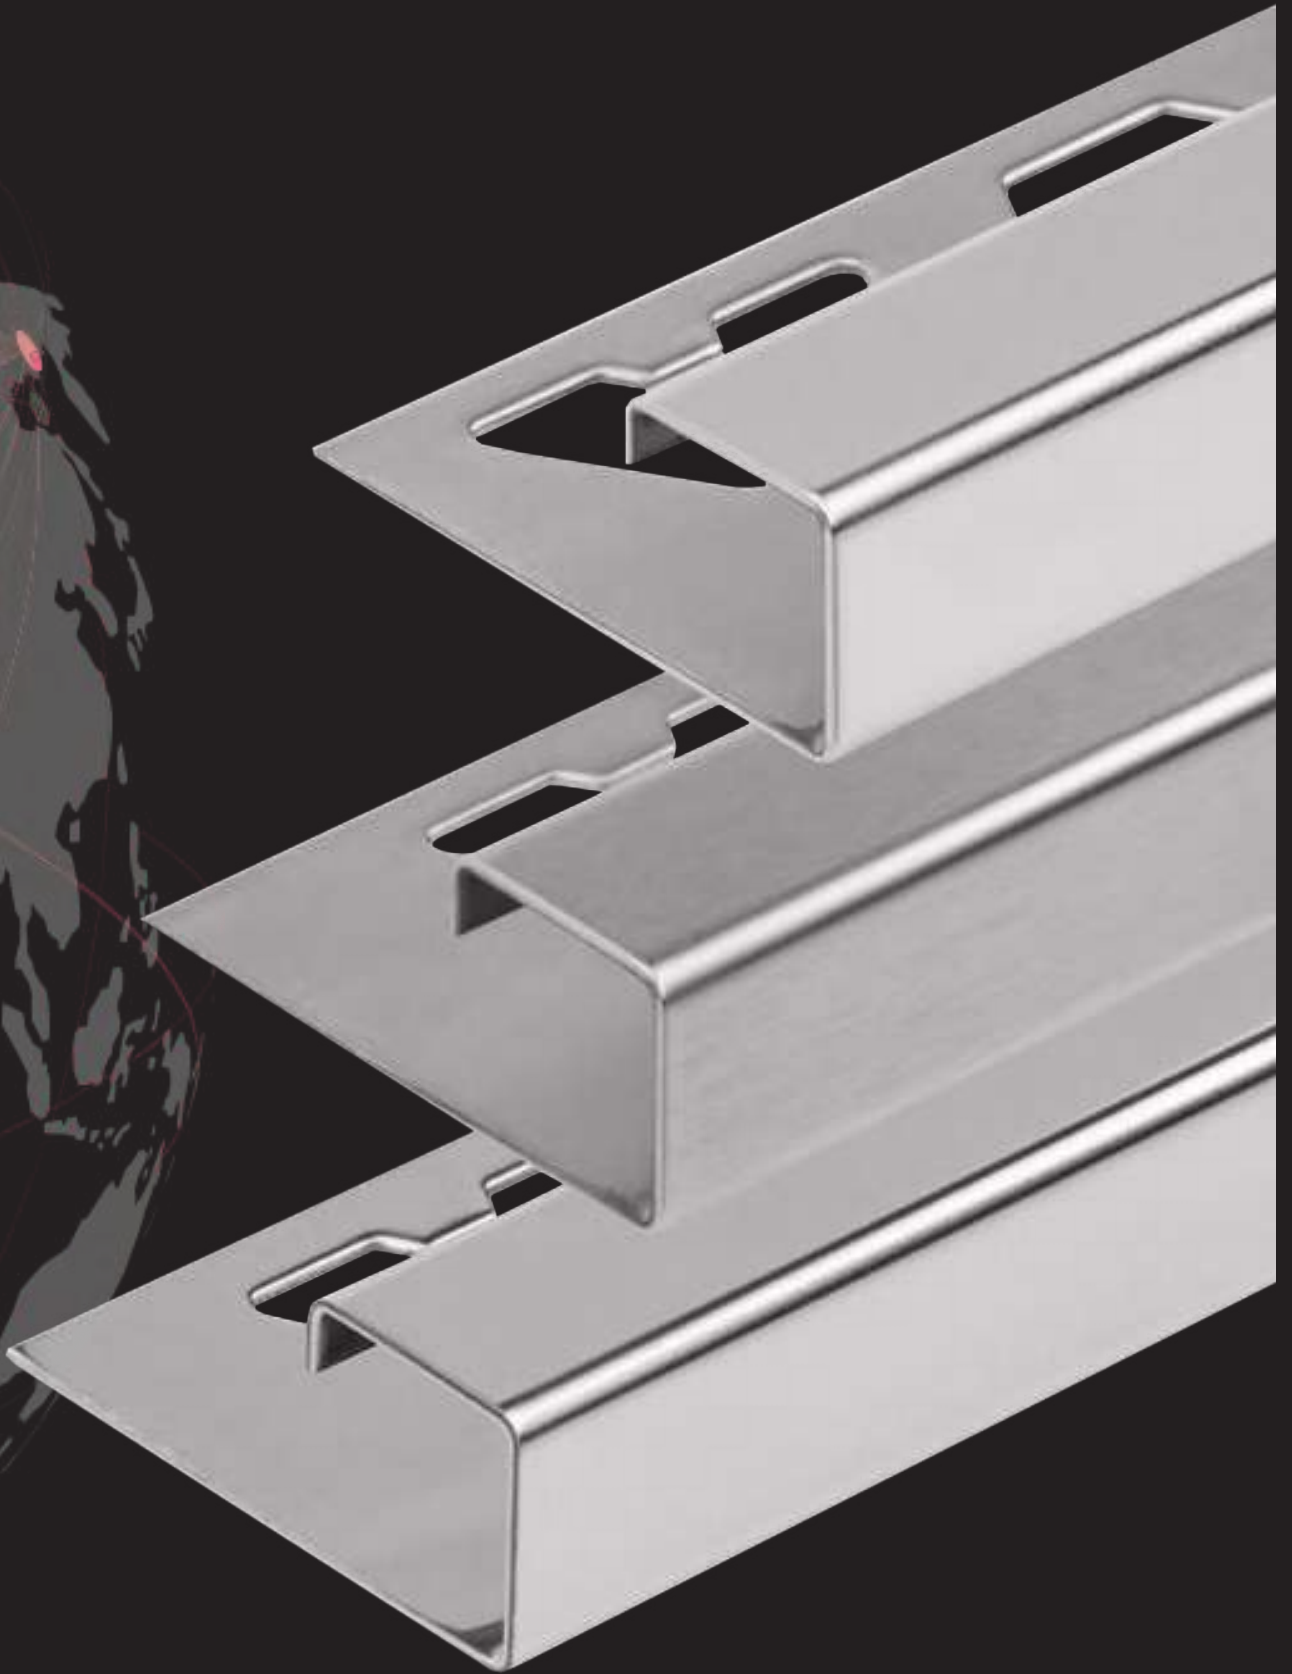

"YENİLİKÇİ VE PRATİK ÇÖZÜMLER"

KORBEL™
PLASTİK VE METAL PROFİL SİSTEMLERİ

www.korbel.com.tr