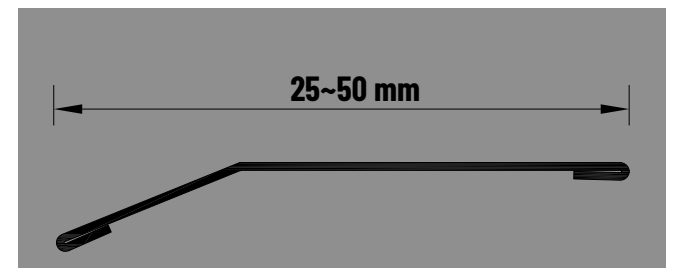

Süper Ayna **Altın Ayna** **Bronz Ayna** **Siyah Ayna** **Satine Gümüş** **Satine Altın** **Satine Bronz** **Satine Siyah**
Super Mirror Gold Mirror Bronze Mirror Black Mirror Brushed Silver Brushed Gold Brushed Bronze Brushed Black

Renk Kartelası / Colour Chart

Teknik Çizim / Technical drawing