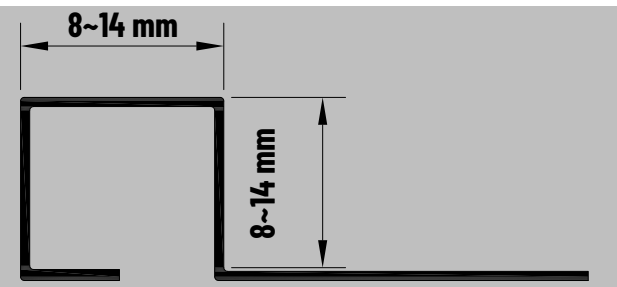

S22 Serisi / Series - S22

Ürün Kodu/ Code	Renk/ Type	Ölçü/ Size	Uzunluk/ Length
S221-8	Süper Ayna/S.Mirror	8	244-270
S222-8	Altın Ayna /Gold Mirror	8	244-270
S223-8	Bronz Ayna/Bronze Mirror	8	244-270
S224-8	Siyah Ayna/Black Mirror	8	244-270
S225-8	Satine Gümüş/Brushed Silver	8	244-270
S226-8	Satine Altın/Brushed Gold	8	244-270
S227-8	Satine Bronz/Brushed Bronze	8	244-270
S228-8	Satine Siyah/Brushed Black	8	244-270
S221-10	Süper Ayna/S.Mirror	10	244-270
S222-10	Altın Ayna /Gold Mirror	10	244-270
S223-10	Bronz Ayna/Bronze Mirror	10	244-270
S224-10	Siyah Ayna/Black Mirror	10	244-270
S225-10	Satine Gümüş/Brushed Silver	10	244-270
S226-10	Satine Altın/Brushed Gold	10	244-270
S227-10	Satine Bronz/Brushed Bronze	10	244-270
S228-10	Satine Siyah/Brushed Black	10	244-270
S221-12	Süper Ayna/S.Mirror	12	244-270
S222-12	Altın Ayna /Gold Mirror	12	244-270
S223-12	Bronz Ayna/Bronze Mirror	12	244-270
S224-12	Siyah Ayna/Black Mirror	12	244-270
S225-12	Satine Gümüş/Brushed Silver	12	244-270
S226-12	Satine Altın/Brushed Gold	12	244-270
S227-12	Satine Bronz/Brushed Bronze	12	244-270
S228-12	Satine Siyah/Brushed Black	12	244-270
S221-14	Süper Ayna/S.Mirror	14	244-270
S222-14	Altın Ayna /Gold Mirror	14	244-270
S223-14	Bronz Ayna/Bronze Mirror	14	244-270
S224-14	Siyah Ayna/Black Mirror	14	244-270
S225-14	Satine Gümüş/Brushed Silver	14	244-270
S226-14	Satine Altın/Brushed Gold	14	244-270
S227-14	Satine Bronz/Brushed Bronze	14	244-270
S228-14	Satine Siyah/Brushed Black	14	244-270

Satine Gümüş
Brushed Silver