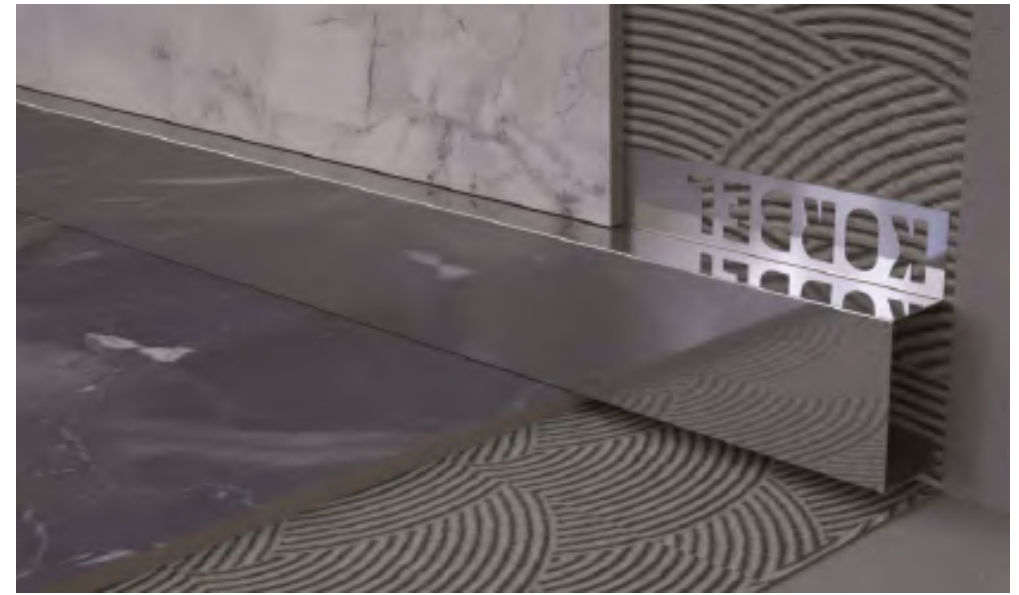

304 kalite paslanmaz çelikten üretilmiştir. Süpürgelik profilleri; dışarıdan gelecek darbelerle karşı duvarı korumak için kullanılır. Ayrıca duvar ve zemin malzeme birleşimindeki kötü görüntüyü yok eder. Korbel süpürgelik profilleri zarif ve sade modelleri ve farklı renk seçenekleri ile mekanlarınızda şık bir çizgi yaratır.