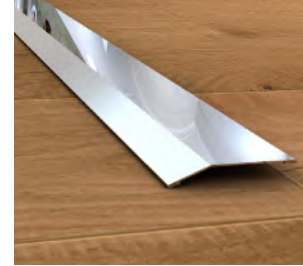

Süper Ayna
Super Mirror