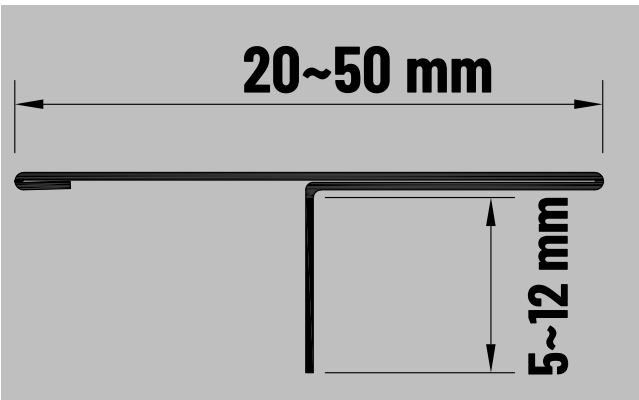

Teknik Çizim / Technical Drawing