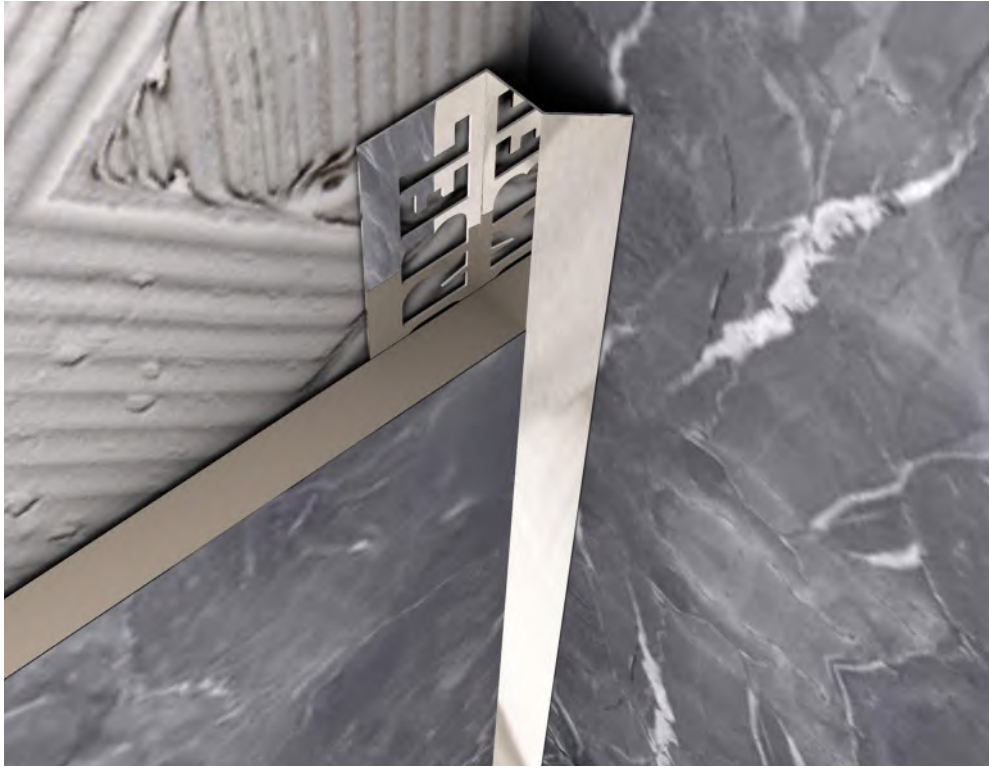

Satine Gümüş
Brushed Silver

S31 Serisi / Series - S31

Ürün Kodu/ Code	Renk/ Type	Ölçü/ Size	Uzunluk/ Length
S311-8	Süper Ayna/S.Mirror	8	244-270
S312-8	Altın Ayna /Gold Mirror	8	244-270
S313-8	Bronz Ayna/Bronze Mirror	8	244-270
S314-8	Siyah Ayna/Black Mirror	8	244-270
S315-8	Satine Gümüş/Brushed Silver	8	244-270
S316-8	Satine Altın/Brushed Gold	8	244-270
S317-8	Satine Bronz/Brushed Bronze	8	244-270
S318-8	Satine Siyah/Brushed Black	8	244-270
S311-10	Süper Ayna/S.Mirror	10	244-270
S312-10	Altın Ayna /Gold Mirror	10	244-270
S313-10	Bronz Ayna/Bronze Mirror	10	244-270
S314-10	Siyah Ayna/Black Mirror	10	244-270
S315-10	Satine Gümüş/Brushed Silver	10	244-270
S316-10	Satine Altın/Brushed Gold	10	244-270
S317-10	Satine Bronz/Brushed Bronze	10	244-270
S318-10	Satine Siyah/Brushed Black	10	244-270
S311-12	Süper Ayna/S.Mirror	12	244-270
S312-12	Altın Ayna /Gold Mirror	12	244-270
S313-12	Bronz Ayna/Bronze Mirror	12	244-270
S314-12	Siyah Ayna/Black Mirror	12	244-270
S315-12	Satine Gümüş/Brushed Silver	12	244-270
S316-12	Satine Altın/Brushed Gold	12	244-270
S317-12	Satine Bronz/Brushed Bronze	12	244-270
S318-12	Satine Siyah/Brushed Black	12	244-270
S311-14	Süper Ayna/S.Mirror	14	244-270
S312-14	Altın Ayna /Gold Mirror	14	244-270
S313-14	Bronz Ayna/Bronze Mirror	14	244-270
S314-14	Siyah Ayna/Black Mirror	14	244-270
S315-14	Satine Gümüş/Brushed Silver	14	244-270
S316-14	Satine Altın/Brushed Gold	14	244-270
S317-14	Satine Bronz/Brushed Bronze	14	244-270
S318-14	Satine Siyah/Brushed Black	14	244-270