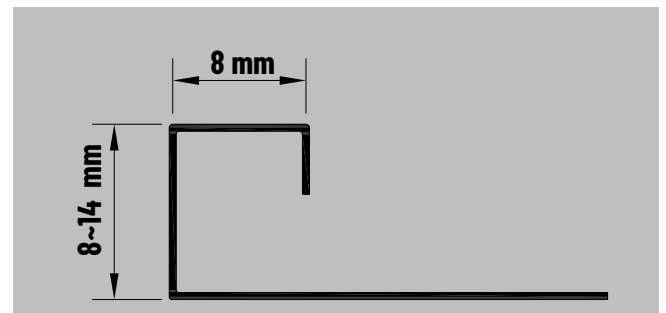

Süper Ayna
Super Mirror

Altın Ayna
Gold Mirror

Bronz Ayna
Bronze Mirror

Siyah Ayna
Black Mirror

Satine Gümüş
Brushed Silver

S21 Serisi / Series - S21

Ürün Kodu/ Code	Renk/ Type	Ölçü/ Size	Uzunluk/ Length
S211-8	Süper Ayna/S.Mirror	8	244-270
S212-8	Altın Ayna /Gold Mirror	8	244-270
S213-8	Bronz Ayna/Bronze Mirror	8	244-270
S214-8	Siyah Ayna/Black Mirror	8	244-270
S215-8	Satine Gümüş/Brushed Silver	8	244-270
S216-8	Satine Altın/Brushed Gold	8	244-270
S217-8	Satine Bronz/Brushed Bronze	8	244-270
S218-8	Satine Siyah/Brushed Black	8	244-270
S211-10	Süper Ayna/S.Mirror	10	244-270
S212-10	Altın Ayna /Gold Mirror	10	244-270
S213-10	Bronz Ayna/Bronze Mirror	10	244-270
S214-10	Siyah Ayna/Black Mirror	10	244-270
S215-10	Satine Gümüş/Brushed Silver	10	244-270
S216-10	Satine Altın/Brushed Gold	10	244-270
S217-10	Satine Bronz/Brushed Bronze	10	244-270
S218-10	Satine Siyah/Brushed Black	10	244-270
S211-12	Süper Ayna/S.Mirror	12	244-270
S212-12	Altın Ayna /Gold Mirror	12	244-270
S213-12	Bronz Ayna/Bronze Mirror	12	244-270
S214-12	Siyah Ayna/Black Mirror	12	244-270
S215-12	Satine Gümüş/Brushed Silver	12	244-270
S216-12	Satine Altın/Brushed Gold	12	244-270
S217-12	Satine Bronz/Brushed Bronze	12	244-270
S218-12	Satine Siyah/Brushed Black	12	244-270
S211-14	Süper Ayna/S.Mirror	14	244-270
S212-14	Altın Ayna /Gold Mirror	14	244-270
S213-14	Bronz Ayna/Bronze Mirror	14	244-270
S214-14	Siyah Ayna/Black Mirror	14	244-270
S215-14	Satine Gümüş/Brushed Silver	14	244-270
S216-14	Satine Altın/Brushed Gold	14	244-270
S217-14	Satine Bronz/Brushed Bronze	14	244-270
S218-14	Satine Siyah/Brushed Black	14	244-270