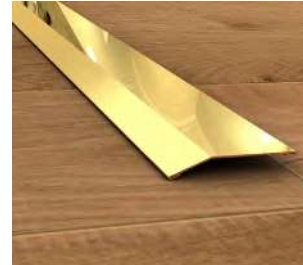

Altın Ayna
Gold Mirror