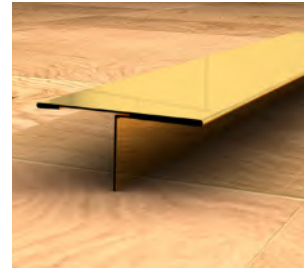

Altın Ayna
Gold Mirror