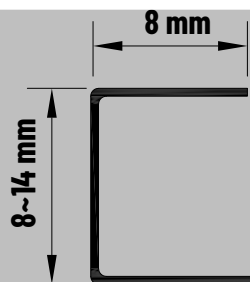

S20 Serisi / Series - S20

Ürün Kodu/ Code	Renk/ Type	Ölçü/ Size	Uzunluk/ Length
S201-8	Süper Ayna/S.Mirror	8	244-270
S202-8	Altın Ayna /Gold Mirror	8	244-270
S203-8	Bronz Ayna/Bronze Mirror	8	244-270
S204-8	Siyah Ayna/Black Mirror	8	244-270
S205-8	Satine Gümüş/Brushed Silver	8	244-270
S206-8	Satine Altın/Brushed Gold	8	244-270
S207-8	Satine Bronz/Brushed Bronze	8	244-270
S208-8	Satine Siyah/Brushed Black	8	244-270
S201-10	Süper Ayna/S.Mirror	10	244-270
S202-10	Altın Ayna /Gold Mirror	10	244-270
S203-10	Bronz Ayna/Bronze Mirror	10	244-270
S204-10	Siyah Ayna/Black Mirror	10	244-270
S205-10	Satine Gümüş/Brushed Silver	10	244-270
S206-10	Satine Altın/Brushed Gold	10	244-270
S207-10	Satine Bronz/Brushed Bronze	10	244-270
S208-10	Satine Siyah/Brushed Black	10	244-270
S201-12	Süper Ayna/S.Mirror	12	244-270
S202-12	Altın Ayna /Gold Mirror	12	244-270
S203-12	Bronz Ayna/Bronze Mirror	12	244-270
S204-12	Siyah Ayna/Black Mirror	12	244-270
S205-12	Satine Gümüş/Brushed Silver	12	244-270
S206-12	Satine Altın/Brushed Gold	12	244-270
S207-12	Satine Bronz/Brushed Bronze	12	244-270
S208-12	Satine Siyah/Brushed Black	12	244-270
S201-14	Süper Ayna/S.Mirror	14	244-270
S202-14	Altın Ayna /Gold Mirror	14	244-270
S203-14	Bronz Ayna/Bronze Mirror	14	244-270
S204-14	Siyah Ayna/Black Mirror	14	244-270
S205-14	Satine Gümüş/Brushed Silver	14	244-270
S206-14	Satine Altın/Brushed Gold	14	244-270
S207-14	Satine Bronz/Brushed Bronze	14	244-270
S208-14	Satine Siyah/Brushed Black	14	244-270