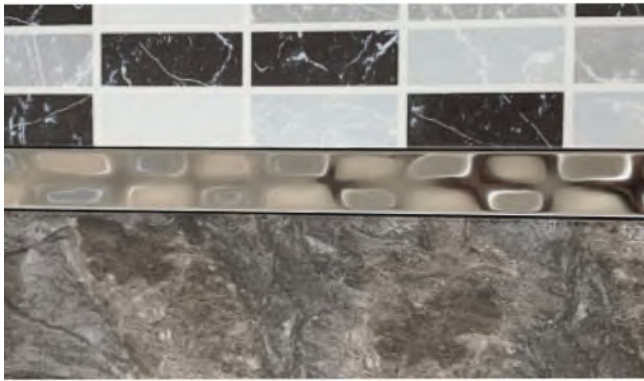

Desenli Bordür Serisi / Embossed Listello-Border Profiles

S13 Serisi

Teknik Çizim / Technical Drawing

Mozaik Bordür Serisi / Mosaic Border Profiles

Teknik Çizim / Technical Drawing

Renk Kartelası / Colour Chart

S11, S12 ve 13 Serisi / Series - S11, S12, S13

Ürün Kodu/ Code	Renk/ Type	Ölçü/ Size	Uzunluk/ Length
S111-30	Süper Ayna/S.Mirror	30	244-270
S112-30	Altın Ayna /Gold Mirror	30	244-270
S113-30	Bronz Ayna/Bronze Mirror	30	244-270
S114-30	Siyah Ayna/Black Mirror	30	244-270
S115-30	Satine Gümüş/Brushed Silver	30	244-270
S116-30	Satine Altın/Brushed Gold	30	244-270
S117-30	Satine Bronz/Brushed Bronze	30	244-270
S118-30	Satine Siyah/Brushed Black	30	244-270
S119-30	Mavi Ayna/Blue Mirror	30	244-270

S121-30	Süper Ayna/S.Mirror	30	244-270
S122-30	Altın Ayna /Gold Mirror	30	244-270
S123-30	Bronz Ayna/Bronze Mirror	30	244-270
S124-30	Siyah Ayna/Black Mirror	30	244-270
S125-30	Satine Gümüş/Brushed Silver	30	244-270
S126-30	Satine Altın/Brushed Gold	30	244-270
S127-30	Satine Bronz/Brushed Bronze	30	244-270
S128-30	Satine Siyah/Brushed Black	30	244-270
S129-30	Mavi Ayna/Blue Mirror	30	244-270

S131-30	Süper Ayna/S.Mirror	30	244-270
S132-30	Altın Ayna /Gold Mirror	30	244-270
S133-30	Bronz Ayna/Bronze Mirror	30	244-270
S134-30	Siyah Ayna/Black Mirror	30	244-270
S135-30	Satine Gümüş/Brushed Silver	30	244-270
S136-30	Satine Altın/Brushed Gold	30	244-270
S137-30	Satine Bronz/Brushed Bronze	30	244-270
S138-30	Satine Siyah/Brushed Black	30	244-270
S139-30	Mavi Ayna/Blue Mirror	30	244-270

S15 Serisi / Series - S15

Ürün Kodu/ Code	Renk/ Type	Ölçü/ Size	Uzunluk/ Length
S151-50	Süper Ayna/S.Mirror	50	244-270
S152-50	Altın Ayna /Gold Mirror	50	244-270
S153-50	Bronz Ayna/Bronze Mirror	50	244-270
S154-50	Siyah Ayna/Black Mirror	50	244-270