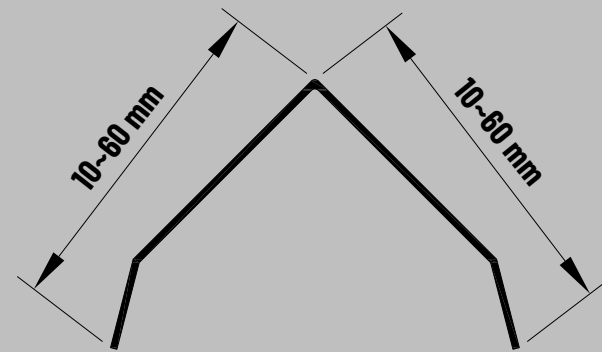

Teknik Çizim / Technical Drawing

Renk Kartelası / Colour Chart