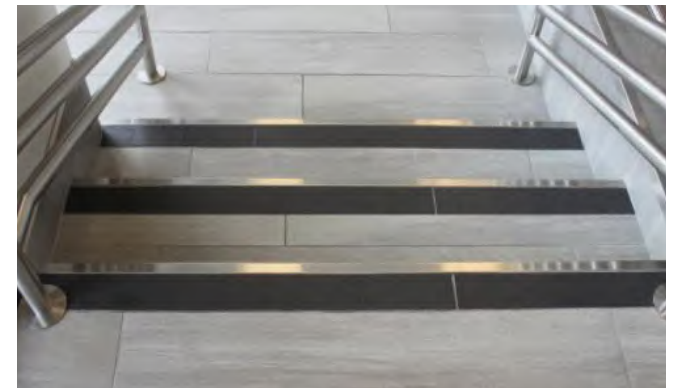

Teknik Çizim / Technical drawing