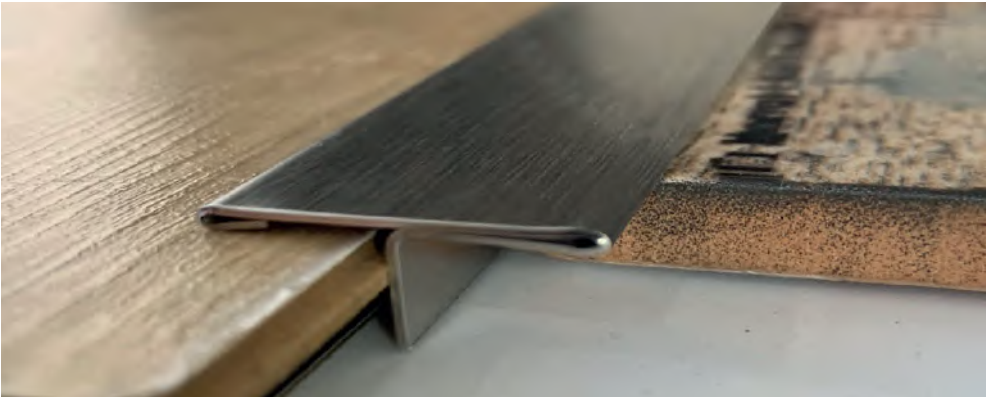

T Profil / T Shaped Flooring Transition Profile

304 kalite paslanmaz çelikten üretilmiştir. Zemin döşemesinde farklı malzemeler ile tasarımlarını zenginleştirmek istediğinizde, malzemeler arası geçiş boşluklarını kapatmak amacıyla kullanılır. İki farklı malzeme arası şık bir lineer çizgi oluşturmanıza yardımcı olur. Farklı renk seçenekleri ile iç mekan tasarımlarınızı güçlendirecek **"Korbel"** ürünlerinden birisidir.

It is made of 304 quality stainless steel. It is used to close the transition gaps between the materials when you want to enrich the designs with different materials in the flooring. It helps you create an elegant linear line between two different materials. It is one of **"Korbel"** products that will strengthen your interior designs with different color options.