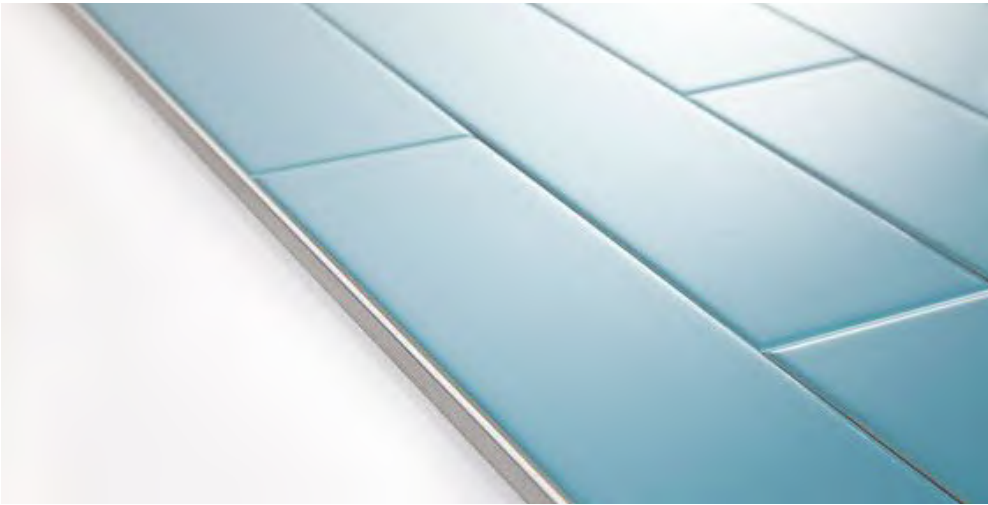

Dik Bitim (L) Profili / Straight Edge Tile Trim Profile

304 kalite paslanmaz çelikten üretilmiştir. L bitim profili seramik kaplama bitişlerinde keskin yüzeyleri kapatır ve farklı malzeme geçişleri için sınır oluşturur. Seramik bitişinde oluşan keskin yüzeyleri kapatarak hem güvenilir hem de görsel bir işlev kazandırır.

It is made of 304 quality stainless steel. The L end profile covers sharp surfaces in ceramic coating finishes and creates boundaries for different material transitions. It provides both a reliable and visual function by covering the sharp surfaces formed on the ceramic finish.