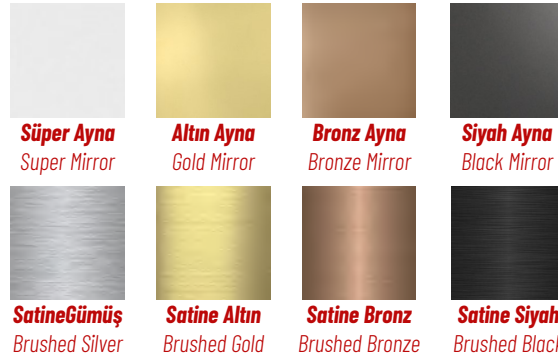

Renk Kartelası / Colour Chart

S90 Serisi / Series - S90

Ürün Kodu/ Code	Renk/ Type	Ölçü/ Size	Uzunluk/ Length
S901-12	Süper Ayna/S.Mirror	8x12	244-270
S902-12	Altın Ayna /Gold Mirror	8x12	244-270
S903-12	Bronz Ayna/Bronze Mirror	8x12	244-270
S904-12	Siyah Ayna/Black Mirror	8x12	244-270
S905-12	Satine Gümüş/Brushed Silver	8x12	244-270
S906-12	Satine Altın/Brushed Gold	8x12	244-270
S907-12	Satine Bronz/Brushed Bronze	8x12	244-270
S908-12	Satine Siyah/Brushed Black	8x12	244-270
S901-14	Süper Ayna/S.Mirror	8x14	244-270
S902-14	Altın Ayna /Gold Mirror	8x14	244-270
S903-14	Bronz Ayna/Bronze Mirror	8x14	244-270
S904-14	Siyah Ayna/Black Mirror	8x14	244-270
S905-14	Satine Gümüş/Brushed Silver	8x14	244-270
S906-14	Satine Altın/Brushed Gold	8x14	244-270
S907-14	Satine Bronz/Brushed Bronze	8x14	244-270
S908-14	Satine Siyah/Brushed Black	8x14	244-270
S901-16	Süper Ayna/S.Mirror	8x16	244-270
S902-16	Altın Ayna /Gold Mirror	8x16	244-270
S903-16	Bronz Ayna/Bronze Mirror	8x16	244-270
S904-16	Siyah Ayna/Black Mirror	8x16	244-270
S905-16	Satine Gümüş/Brushed Silver	8x16	244-270
S906-16	Satine Altın/Brushed Gold	8x16	244-270
S907-16	Satine Bronz/Brushed Bronze	8x16	244-270
S908-16	Satine Siyah/Brushed Black	8x16	244-270