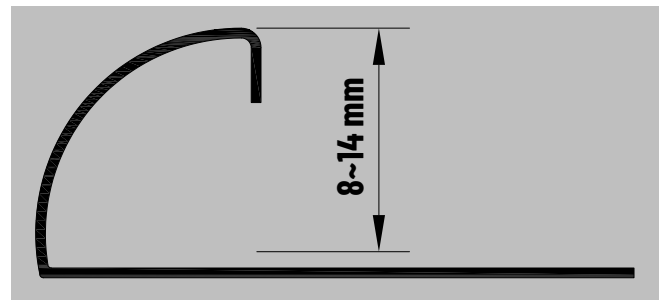

Teknik Çizim / Technical drawing