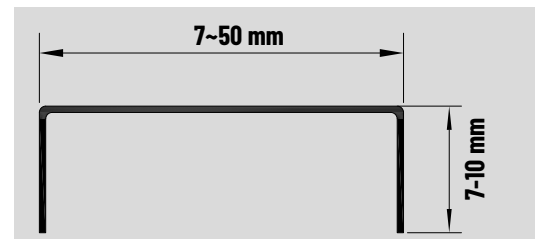

304 Kalite 1.Sınıf sertifikalı paslanmaz çelik hammadde-
den imal edilmiştir. İç ve dış mekanlarda, seramik duvar
ve zeminlerin arasında değişik renk ve desen çeşitleri ile
uygulanarak, mekanın daha şık ve estetik bir görünüm
kazanmasını sağlar.

It is made of 304 quality 1st class cer-
tified stainless steel raw material. It is
applied with different colors and
patterns between ceramic walls and
floors indoors and outdoors, making the
space more elegant and aesthetically
pleasing.

Mavi Ayna
Blue Mirror

Teknik Çizim / Technical Drawing