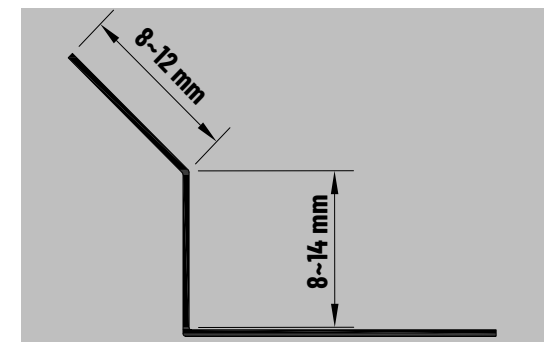

Teknik Çizim / Technical drawing