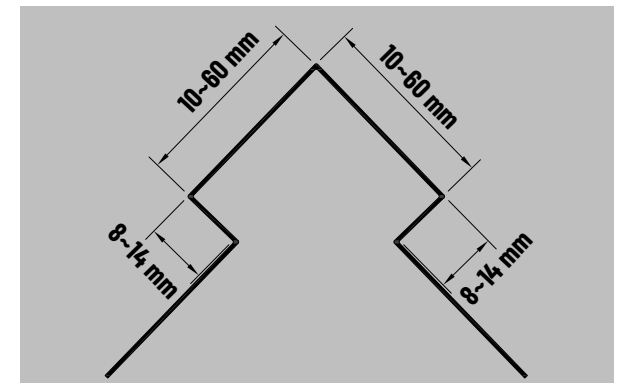

Renk Kartelası / Colour Chart

Süper Ayna
Super Mirror

Altın Ayna
Gold Mirror

Bronz Ayna
Bronze Mirror

Siyah Ayna
Black Mirror

Satine Gümüş
Brushed Silver

S23 Serisi / Series - S23

Ürün Kodu/ Code	Renk/ Type	Ölçü/ Size	Uzunluk/ Length
S231-30	Süper Ayna/S.Mirror	30	244-270
S232-30	Altın Ayna /Gold Mirror	30	244-270
S233-30	Bronz Ayna/Bronze Mirror	30	244-270
S234-30	Siyah Ayna/Black Mirror	30	244-270
S235-30	Satine Gümüş/Brushed Silver	30	244-270
S236-30	Satine Altın/Brushed Gold	30	244-270
S237-30	Satine Bronz/Brushed Bronze	30	244-270
S238-30	Satine Siyah/Brushed Black	30	244-270
S231-40	Süper Ayna/S.Mirror	40	244-270
S232-40	Altın Ayna /Gold Mirror	40	244-270
S233-40	Bronz Ayna/Bronze Mirror	40	244-270
S234-40	Siyah Ayna/Black Mirror	40	244-270
S235-40	Satine Gümüş/Brushed Silver	40	244-270
S236-40	Satine Altın/Brushed Gold	40	244-270
S237-40	Satine Bronz/Brushed Bronze	40	244-270
S238-40	Satine Siyah/Brushed Black	40	244-270
S231-50	Süper Ayna/S.Mirror	50	244-270
S232-50	Altın Ayna /Gold Mirror	50	244-270
S233-50	Bronz Ayna/Bronze Mirror	50	244-270
S234-50	Siyah Ayna/Black Mirror	50	244-270
S235-50	Satine Gümüş/Brushed Silver	50	244-270
S236-50	Satine Altın/Brushed Gold	50	244-270
S237-50	Satine Bronz/Brushed Bronze	50	244-270
S238-50	Satine Siyah/Brushed Black	50	244-270
S231-60	Süper Ayna/S.Mirror	60	244-270
S232-60	Altın Ayna /Gold Mirror	60	244-270
S233-60	Bronz Ayna/Bronze Mirror	60	244-270
S234-60	Siyah Ayna/Black Mirror	60	244-270
S235-60	Satine Gümüş/Brushed Silver	60	244-270
S236-60	Satine Altın/Brushed Gold	60	244-270
S237-60	Satine Bronz/Brushed Bronze	60	244-270
S238-60	Satine Siyah/Brushed Black	60	244-270