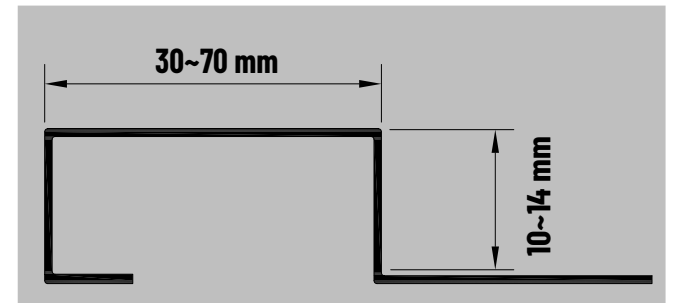

Teknik Çizim / Technical drawing