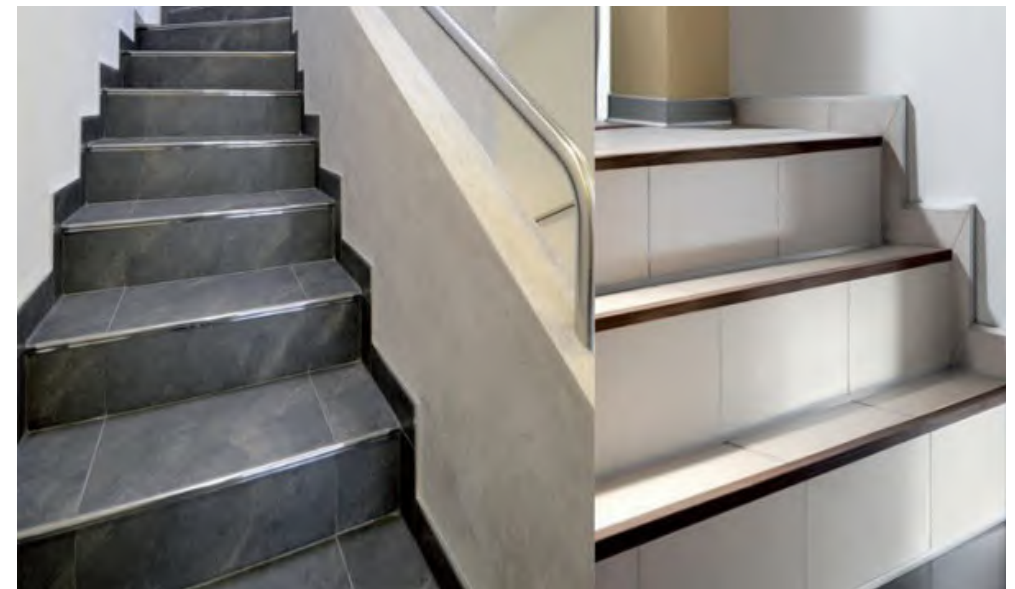

T basamak profili genel olarak seramik ve granit kullanılarak oluşturulan merdiven basamaklarında, seramik yüzeylerin hatalarını kapatarak çirkin görüntünün önüne geçmek ve darbe emici özelliği sayesinde oluşabilecek hasarları önlemek için kullanılır.

T basamak profili uygulama esnasında ustanıza kolaylık sağlarken aynı zamanda zengin renk alternatifleri ile de kullandığınız malzemeye birebir uyum sağlamaktadır.

The T-step profile is generally used in stair steps made of ceramic and granite, to prevent the ugly appearance by covering the faults of the ceramic surfaces and to prevent the impact. It is used to prevent damages that may occur due to its absorbent feature. While the T step profile provides convenience to your master during application, it also adapts to the material you use with its rich color alternatives.