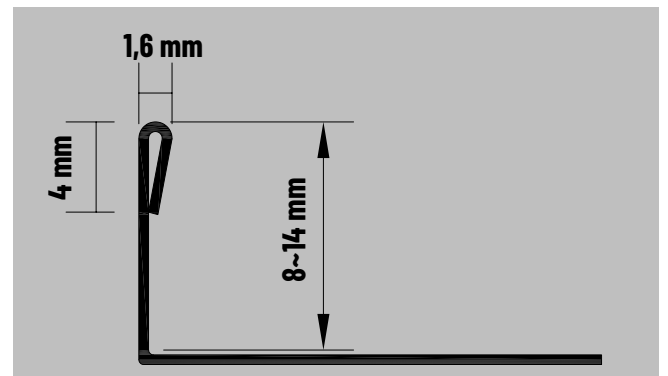

Teknik Çizim / Technical drawing